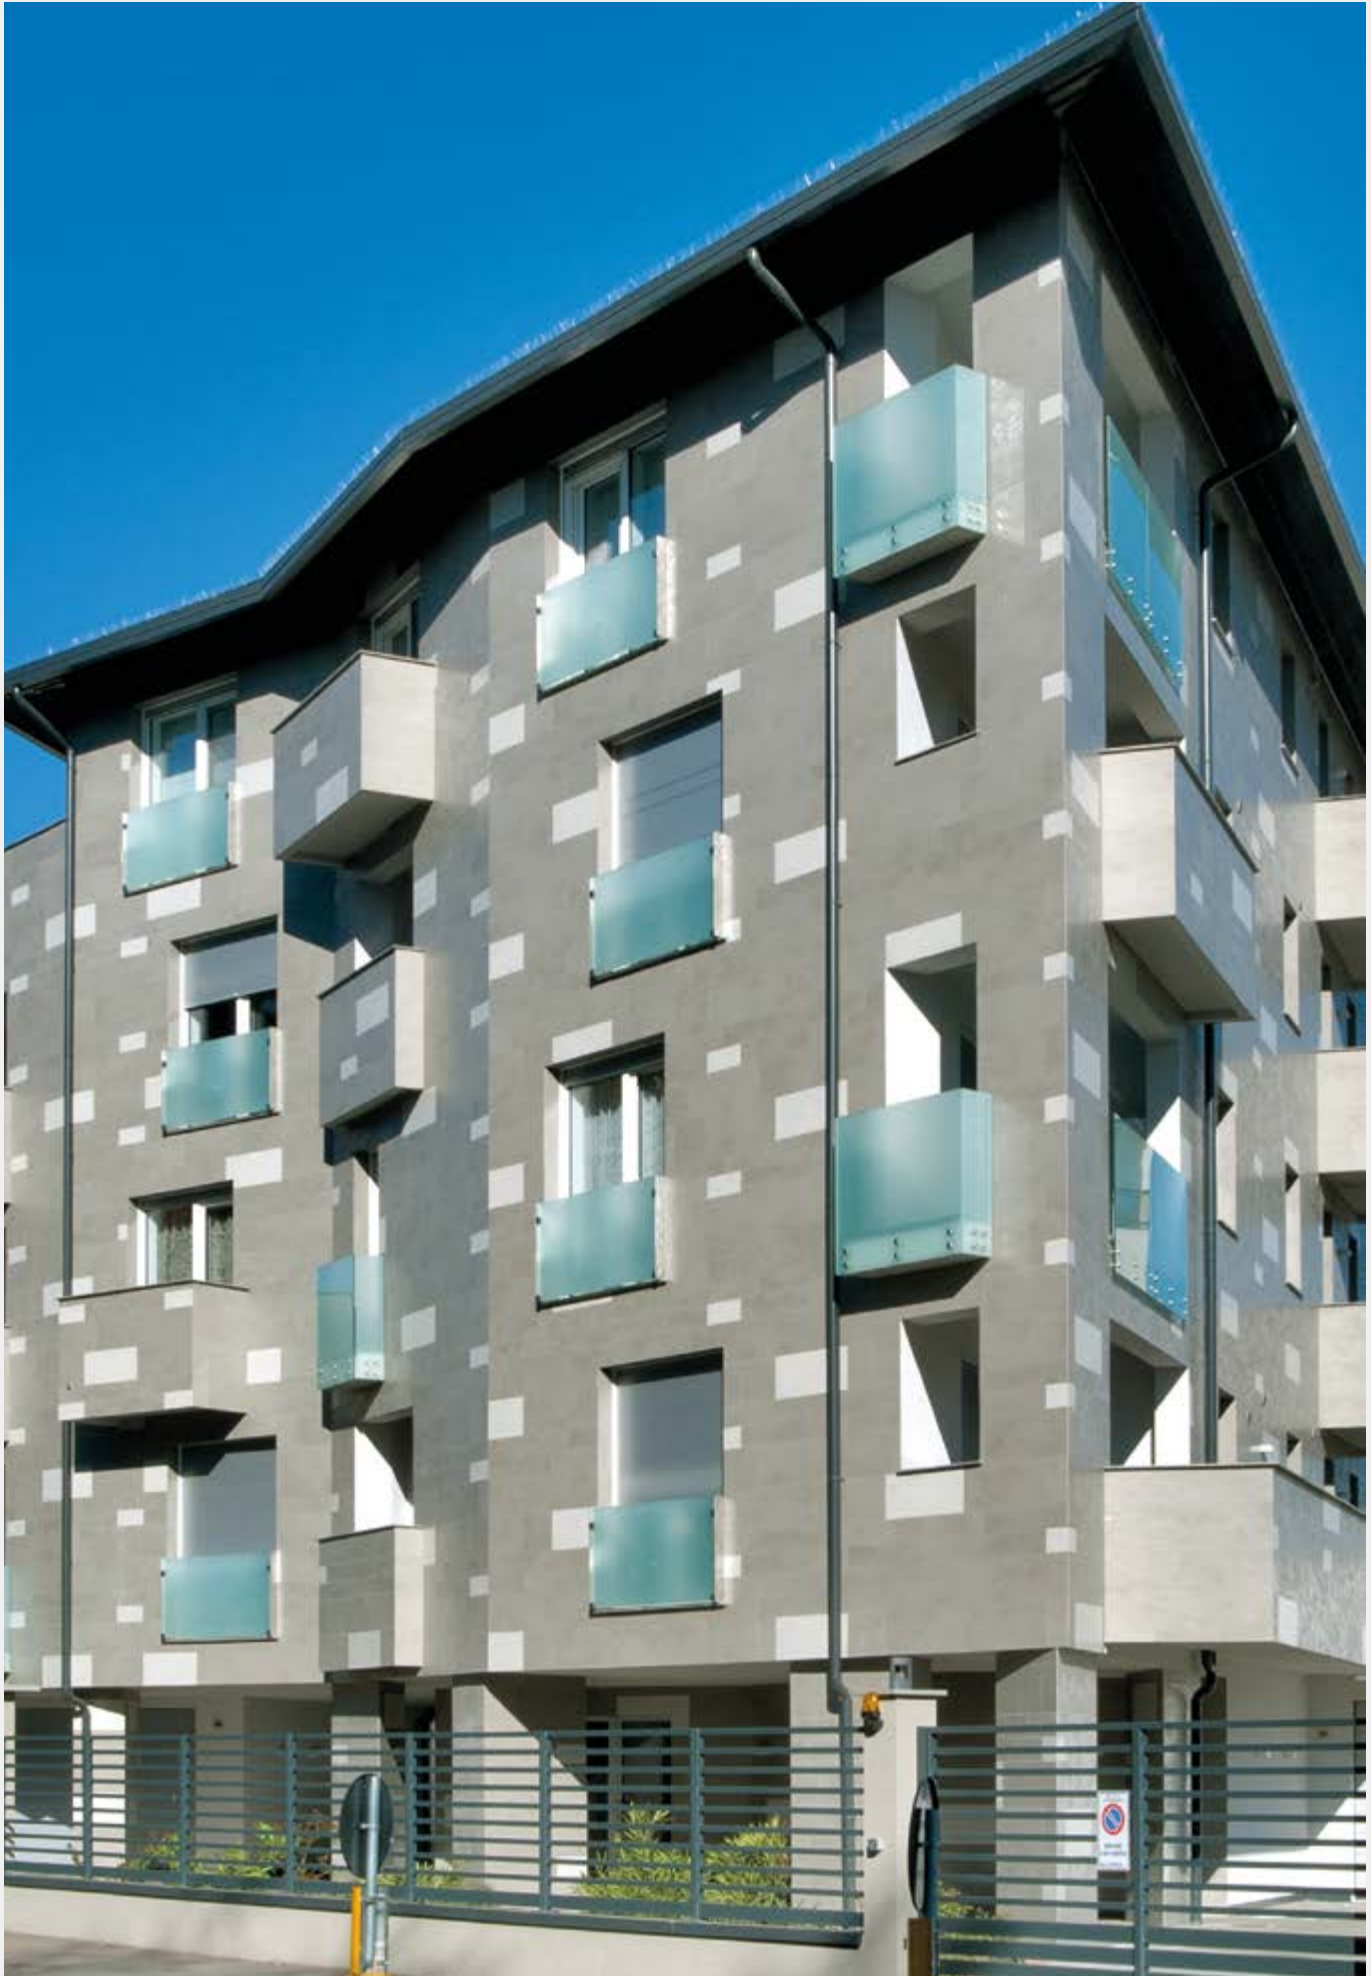

AMBIENCE

Sao Paulo ▶

Year: 2020
Barra Funda Complex
Sao Paulo / Brazil
Design: Lilian Wexler
Façade Consultant :
Paulo Giafarov – DGG Stones
Calce, Grigio
Calce, Antracite
1620x3240mm

AMBIENCE

◀ Alessandria