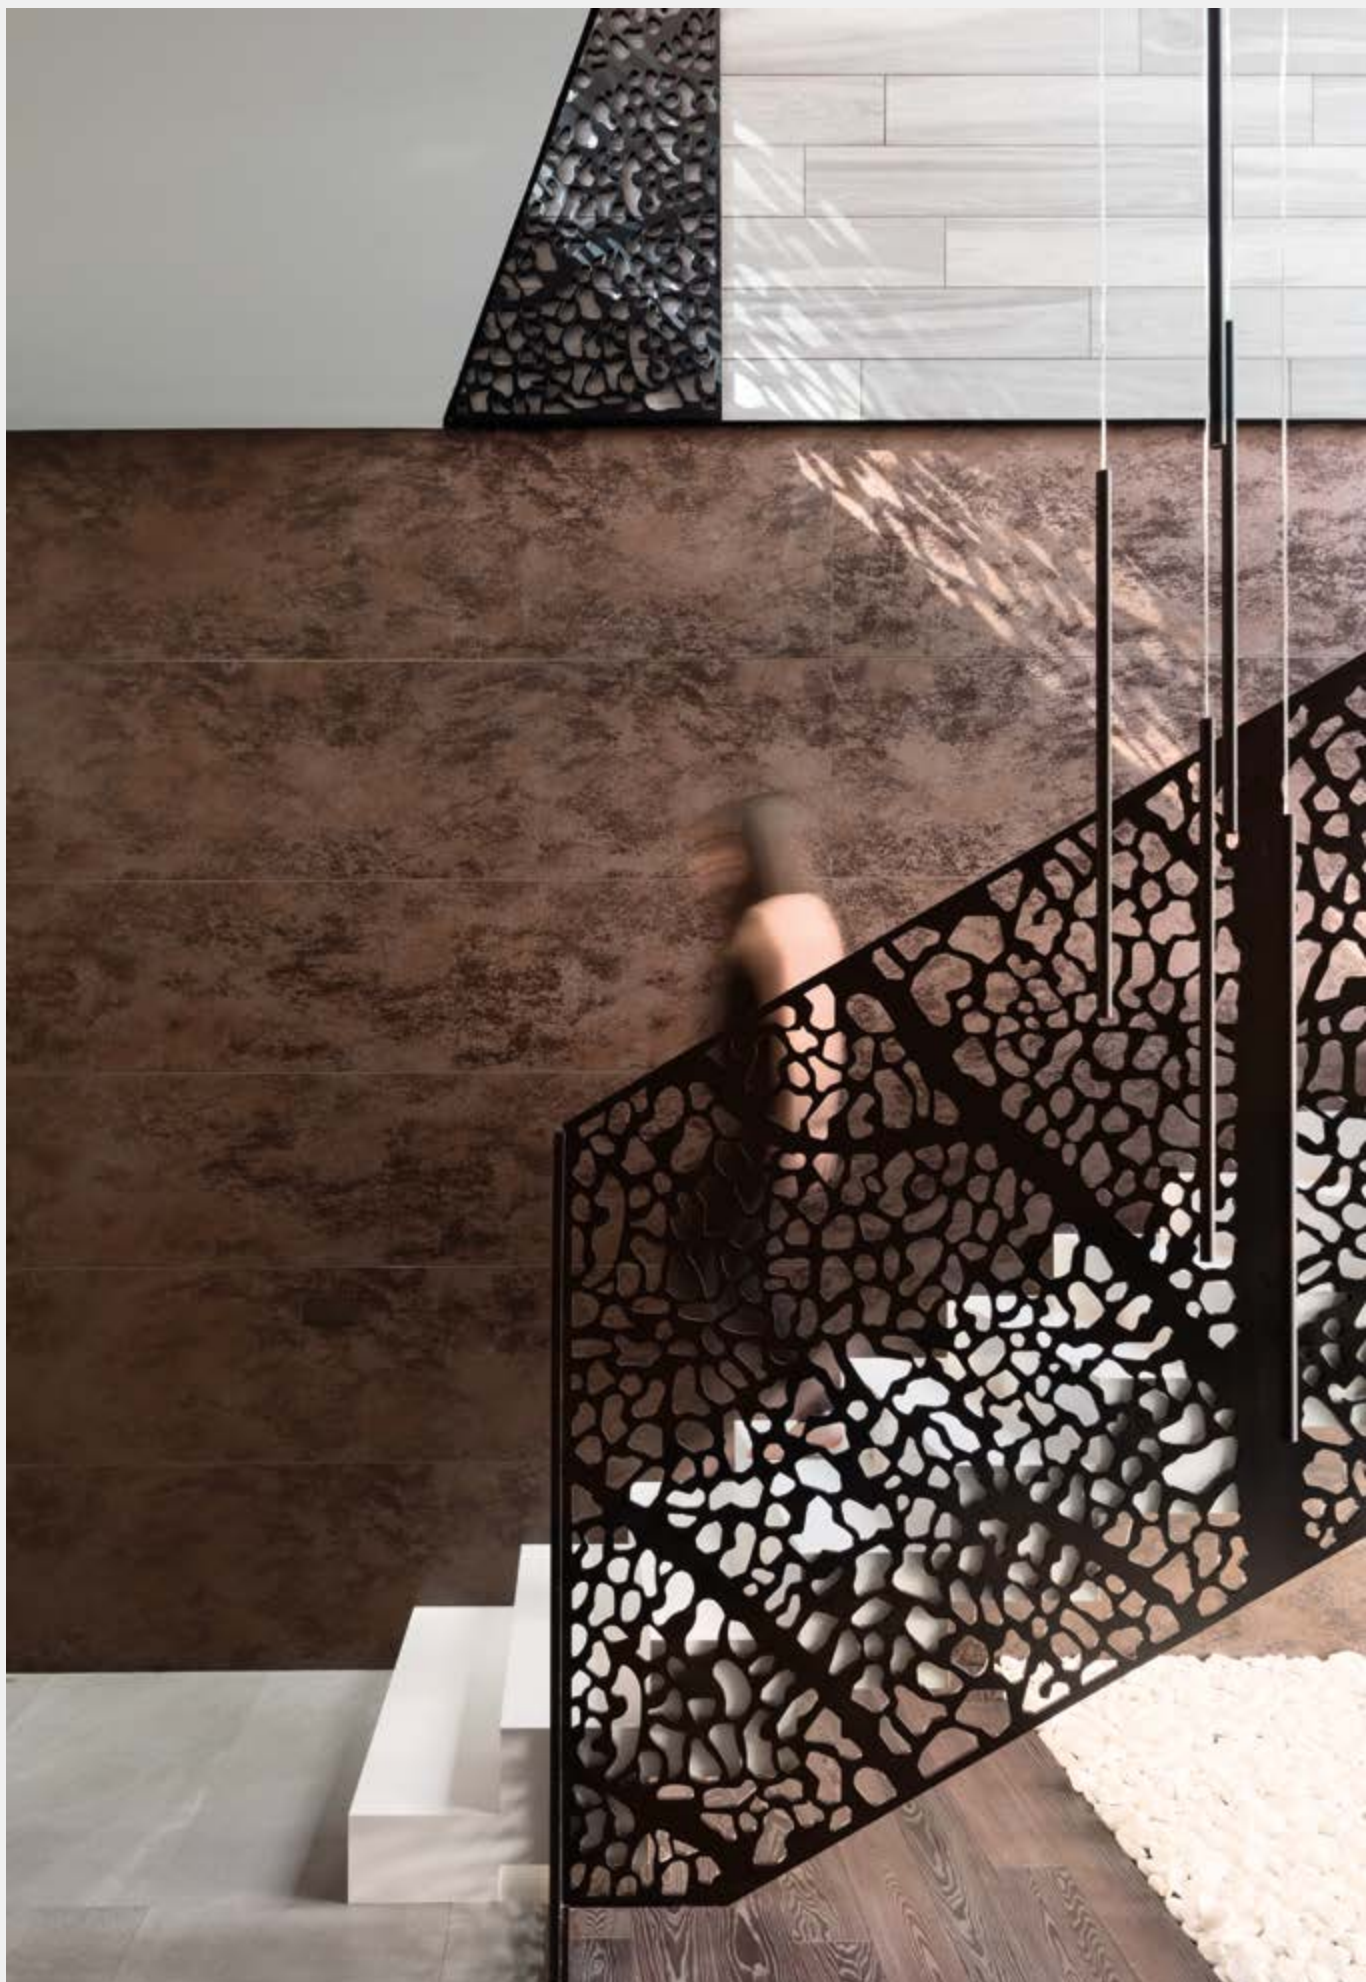

Year: 2019
 Gagarin Airport VIP-lounge
 Saratov / Russia
 Design: VOX Architects
 Laminam 5+
 Bianco Statuario Venato
 1620x3240

LAMINAM
 E F F E C T

Osaka

Year: 2019
Umeda Sky Building 39f Kuchu Teien Observatory
Gallery Shop
Osaka / Japan
Design Studio: Nakatani Studio Inc.
Legno Venezia, Sabbia
Laminam 5
Oxide, Bianco
1000x3000mm