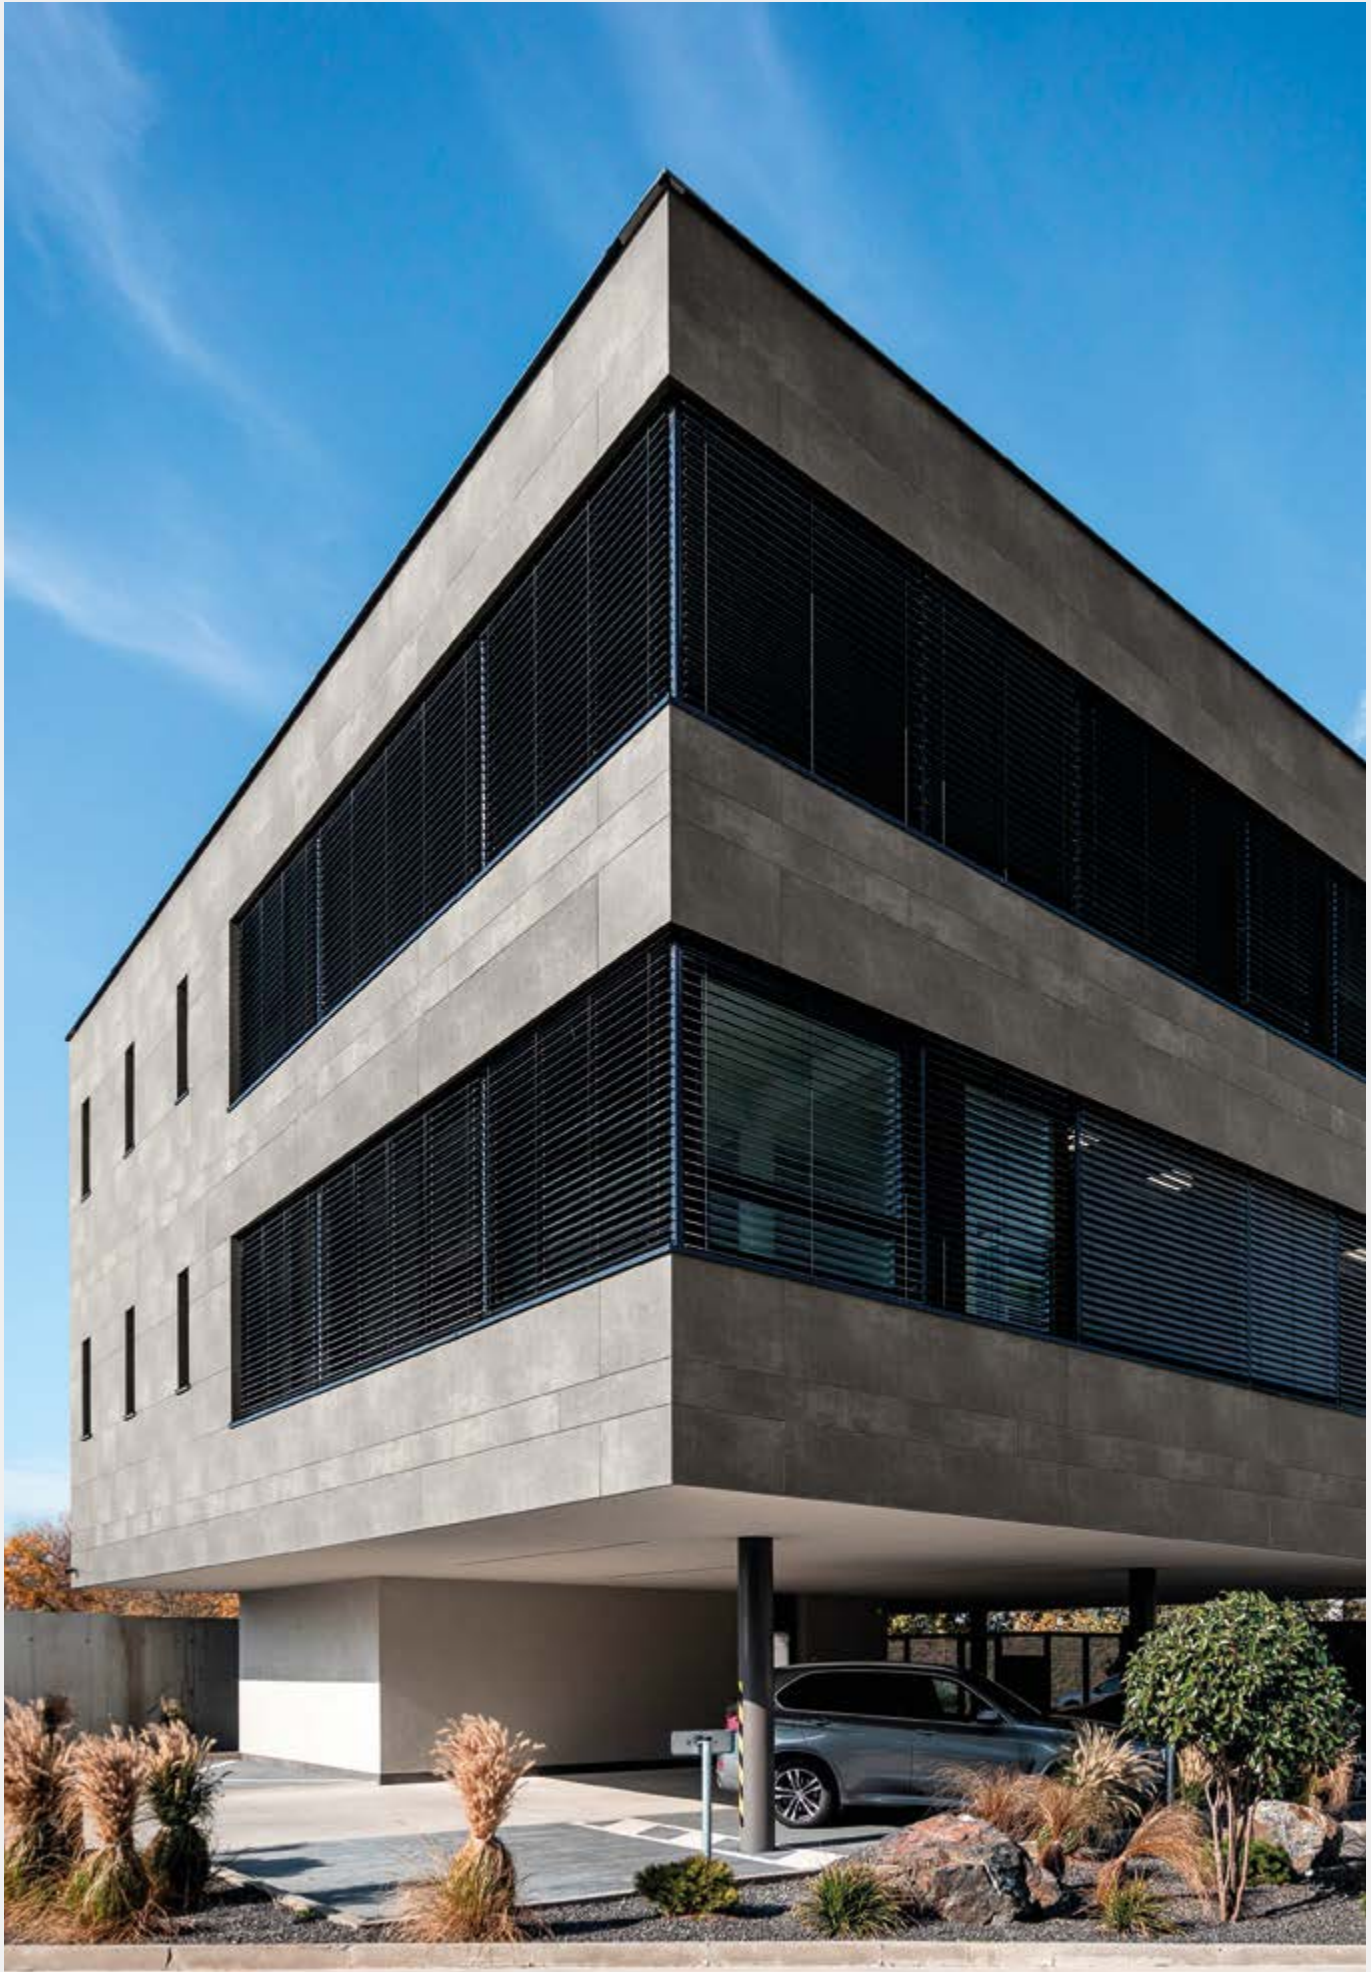

AMBIENCE

Santiago ▶

Year: 2019
Hotel Nodo
Santiago / Chile
Project: Stein-Suazo Architects
Ventilated Façades
Laminam 3+
Various Colors
Legno Venezia Sabbia
Various Sizes

AMBIENCE

Heilbronn

Year: 2019
Mercedes Benz
Heilbronn / Germany
Design Studio:Graft
Laminam 5
Calce, Nero
1620x3240mm