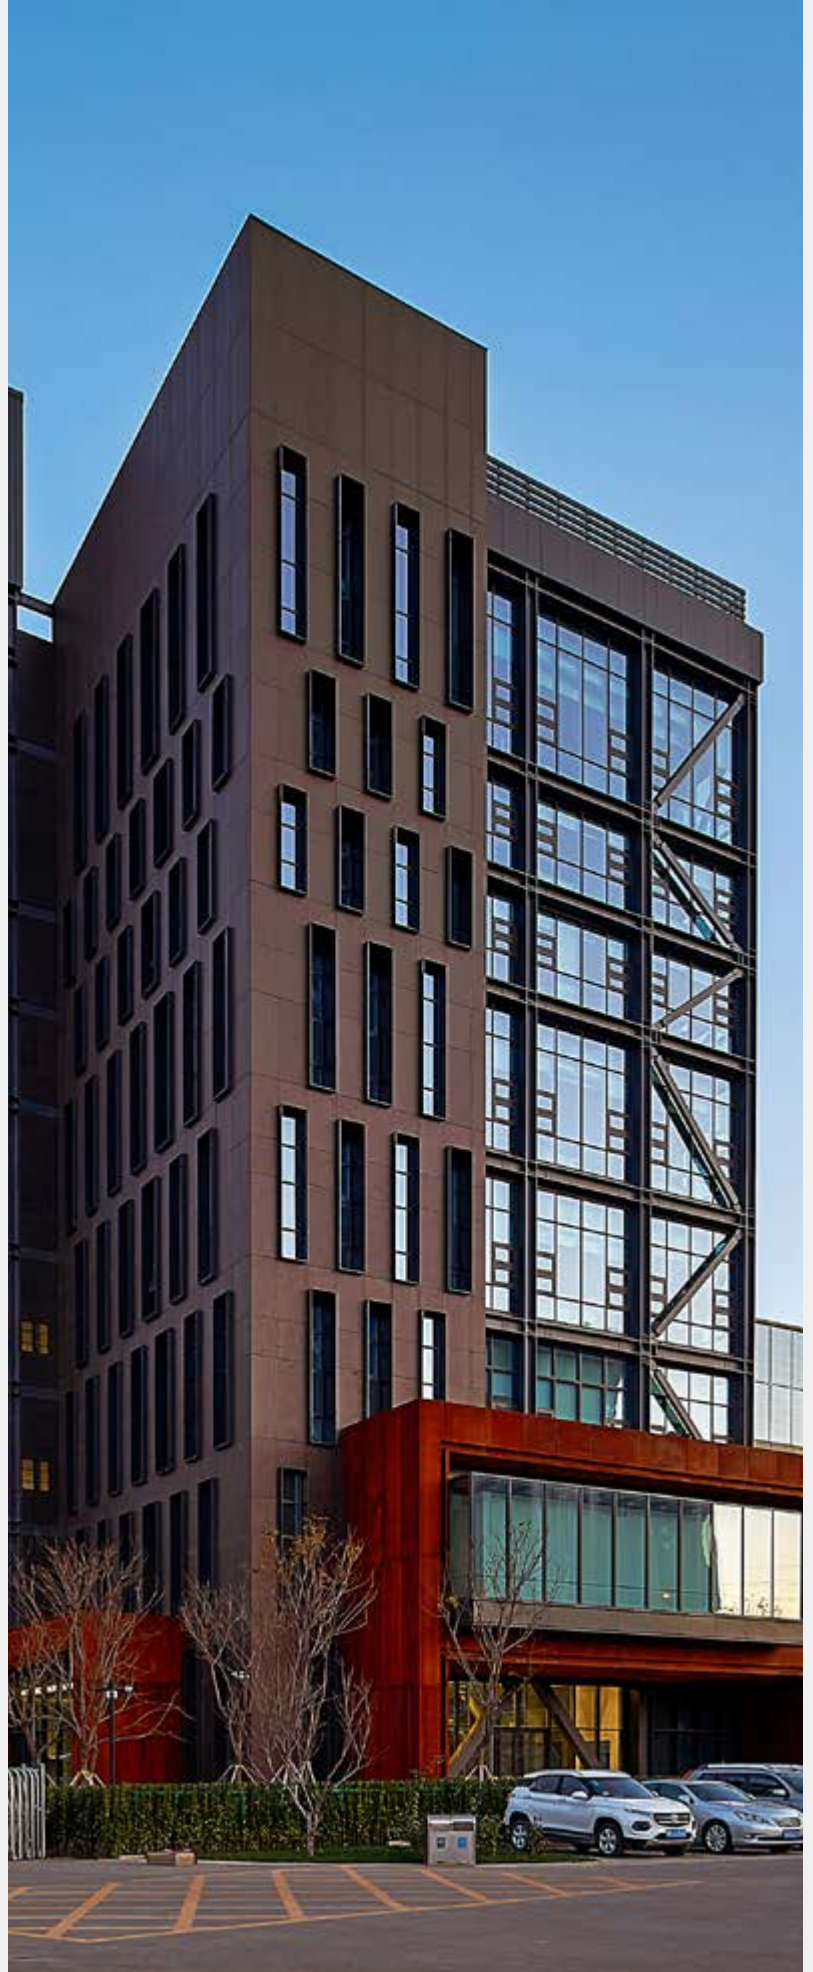

◀ **Beijin**

Year: 2022
Beijing Winter Olympics Plaza
Beijin / China
Design: Bo Hongtao - CCTN Architectural Design
Laminam 3+
Oxide, Moro
1000x3000mm

Beijin ▶

Year: 2022
Beijing Winter Olympics Plaza
Beijin / China
Design: Bo Hongtao - CCTN Architectural Design
Laminam 3+
Oxide, Moro
1000x3000mm